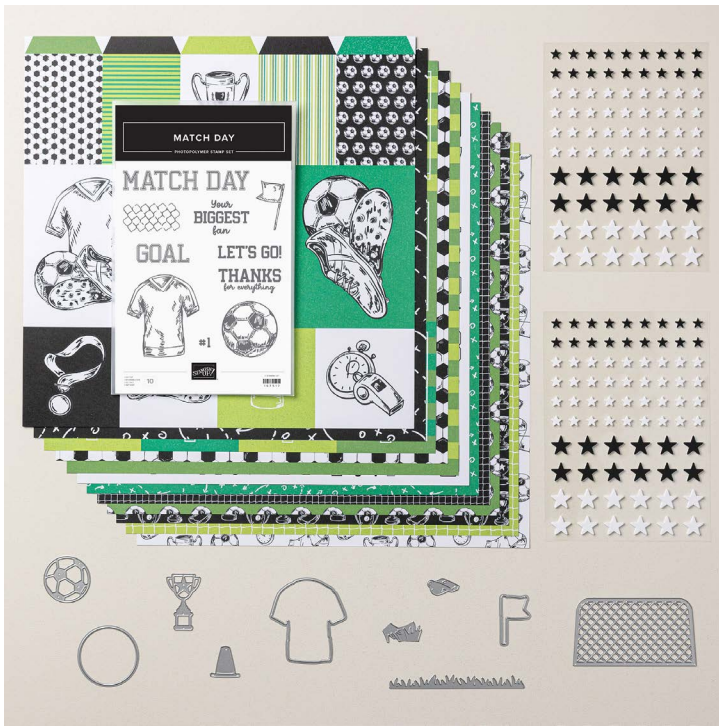

MARCH 2026 ONLINE EXCLUSIVES PRODUCT LIST

PRODUCT SUITES

PURCHASE THE COMPLETE SUITE

A WONDERFUL MATCH SUITE COLLECTION
167527 | $115.75 AUD | $140.25 NZD