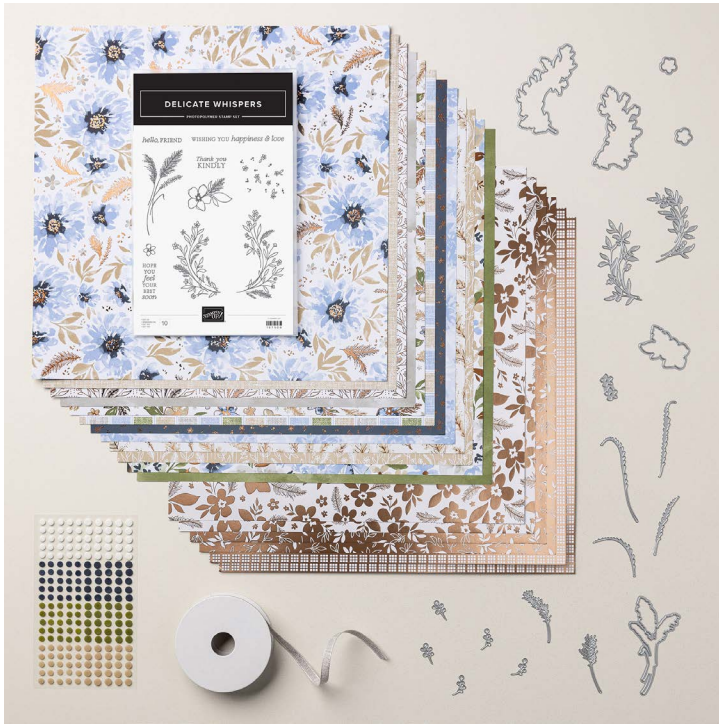

MARCH 2026 ONLINE EXCLUSIVES PRODUCT LIST

PRODUCT SUITES

PURCHASE THE COMPLETE SUITE

DELICATE DREAMS SUITE COLLECTION
167512 | $161.75 AUD | $194.75 NZD