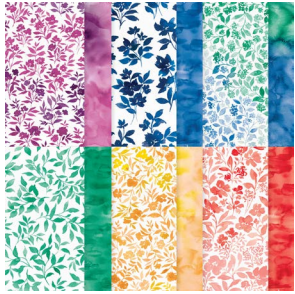

MATCH DAY DIES
167522
\$54.00 AUD | \$66.00 NZD

MARCH 2026 ONLINE EXCLUSIVES PRODUCT LIST

ADDITIONAL PRODUCTS

GARDEN POETRY
12" X 12" (30.5 X 30.5 CM)
DESIGNER SERIES PAPER
167113
\$21.75 AUD | \$26.25 NZD