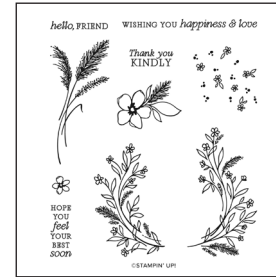

PURCHASE THE PRODUCTS INDIVIDUALLY

DELICATE DREAMS 12" X 12"
(30.5 X 30.5 CM) SPECIALTY
DESIGNER SERIES PAPER
167498
\$29.00 AUD | \$35.00 NZD

DELICATE DESIGNS
12" X 12" (30.5 X 30.5 CM)
SPECIALTY DESIGNER
SERIES PAPER
167509
\$19.25 AUD | \$23.25 NZD