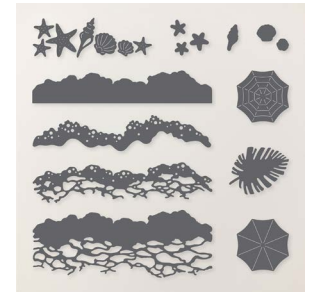

BERRY BURST 1/4" (6.4 MM)
SHINY RIBBON
167126
\$14.00 AUD | \$17.00 NZD

CAPTURING SMILES
PHOTOPOLYMER STAMP SET
167130
\$42.00 AUD | \$51.00 NZD

CAPTURING SMILES DIES
167132
\$47.00 AUD | \$57.00 NZD

ROLLING WAVES
PHOTOPOLYMER STAMP SET
167142
\$35.00 AUD | \$42.00 NZD