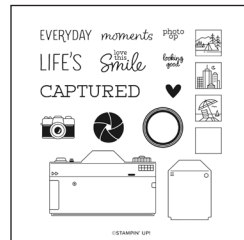

**CAPTURING SMILES
PHOTOPOLYMER STAMP SET**
167130
$42.00 AUD | $51.00 NZD