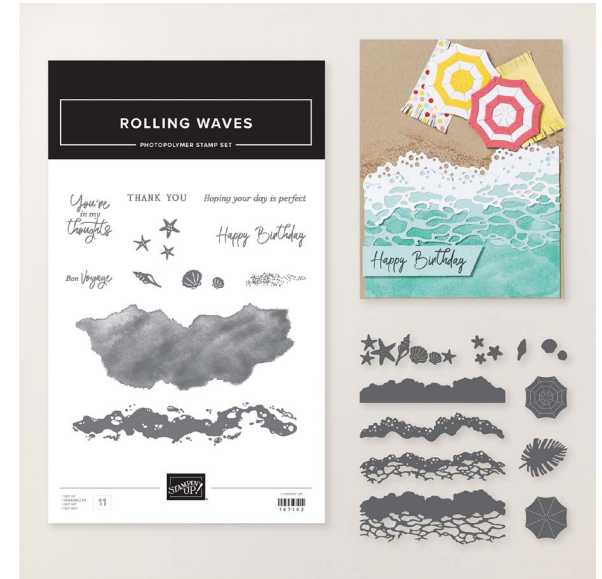

CAPTURING SMILES BUNDLE
167133 | ~~\$89.00~~ \$80.00 AUD | ~~\$108.00~~ \$97.00 NZD

ROLLING WAVES BUNDLE
167145 | ~~\$100.00~~ \$90.00 AUD | ~~\$120.00~~ \$108.00 NZD

PURCHASE THE PRODUCTS INDIVIDUALLY

PURCHASE THE PRODUCTS INDIVIDUALLY