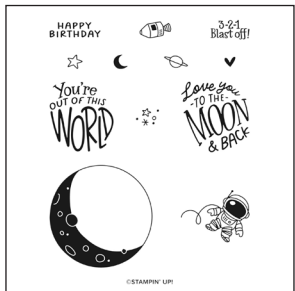

MOON & BACK
PHOTOPOLYMER STAMP SET
167531
$32.00 AUD | $38.00 NZD