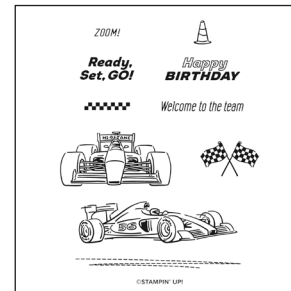

READY SET GO
PHOTOPOLYMER STAMP SET
167537
$32.00 AUD | $38.00 NZD