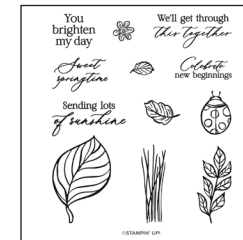

FOREVER FLORALS DIES
167443
\$63.00 AUD | \$76.00 NZD

**SCALLOPED WISHES
PHOTOPOLYMER STAMP SET**
167447
\$35.00 AUD | \$42.00 NZD

SCALLOPED WISHES DIES
167452
\$49.00 AUD | \$59.00 NZD

**SPRINGTIME SCENES
PHOTOPOLYMER STAMP SET**
167457
\$35.00 AUD | \$42.00 NZD