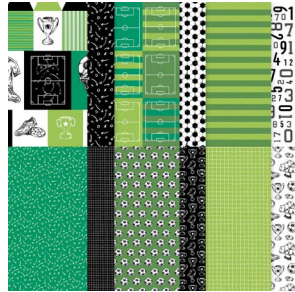

NATURAL MATTE DOTS
167510
\$14.00 AUD | \$17.00 NZD

MARCH 2026 ONLINE EXCLUSIVES PRODUCT LIST

ADDITIONAL PRODUCTS

GRAY GRANITE 1/4" (6.4 MM)
VARIEGATED TRIM
167511
\$14.00 AUD | \$17.00 NZD

A WONDERFUL MATCH
12" X 12" (30.5 X 30.5 CM)
DESIGNER SERIES PAPER
167515
\$21.75 AUD | \$26.25 NZD