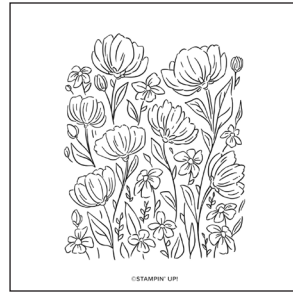

HELP ME GROW DIES
167166
\$63.00 AUD | \$76.00 NZD

LAZY DAISY 3D EMBOSSING
FOLDER
167196
\$19.25 AUD | \$23.25 NZD

MARCH 2026 ONLINE EXCLUSIVES PRODUCT LIST

ADDITIONAL PRODUCTS

LUNAR LUSTRE
12" X 12" (30.5 X 30.5 CM)
SPECIALTY PAPER
167199
\$14.00 AUD | \$17.00 NZD