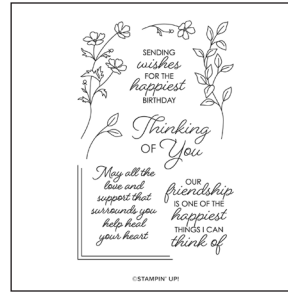

FRAMED ALL AROUND
PHOTOPOLYMER STAMP SET
167221
$35.00 AUD | $42.00 NZD