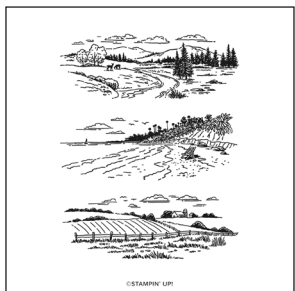

MAKE A WISH
PHOTOPOLYMER STAMP SET
167533
\$35.00 AUD | \$42.00 NZD

DREAM TEAM
PHOTOPOLYMER STAMP SET
167535
\$34.00 AUD | \$40.00 NZD

READY SET GO
PHOTOPOLYMER STAMP SET
167537
\$32.00 AUD | \$38.00 NZD

SIMPLE ALPHABET
PHOTOPOLYMER STAMP SET
167541
\$42.00 AUD | \$51.00 NZD

FAR AWAY LANDSCAPES
PHOTOPOLYMER STAMP SET
167543
\$34.00 AUD | \$40.00 NZD

A RAINBOW OF THANKS
PHOTOPOLYMER STAMP SET
167233
\$32.00 AUD | \$38.00 NZD