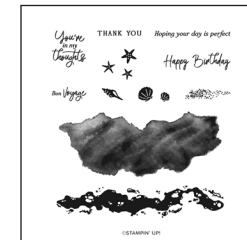

**ROLLING WAVES
PHOTOPOLYMER STAMP SET**
167142
$35.00 AUD | $42.00 NZD